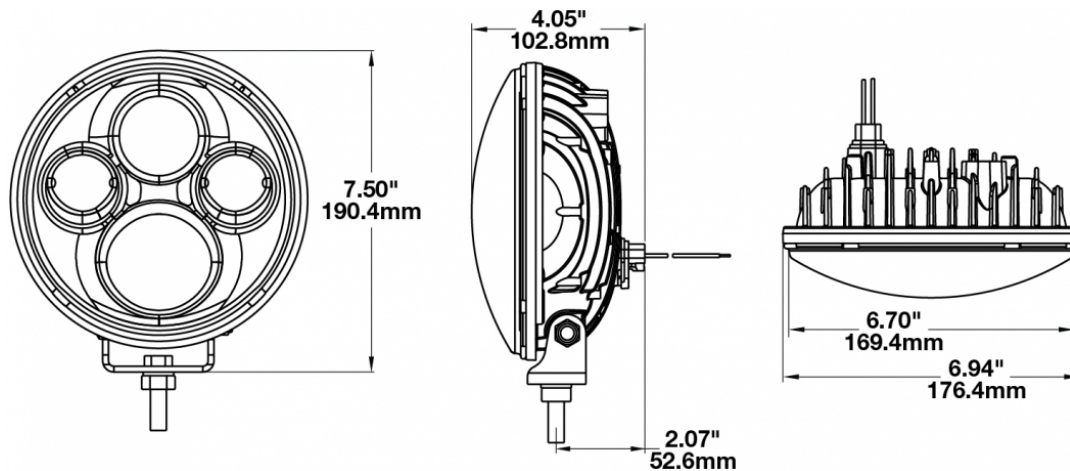

LED Off Road Truck Lights - Model TS4000

PRODUCT INFORMATION

Description	12-24V ECE LED High Beam with Chrome Inner Bezel & Pedestal Mount
Height	176.40 mm / 6.94 in
Width	176.40 mm / 6.94 in
Depth	93.20 mm / 3.67 in
Shape	Round
Outer Lens Material	Polycarbonate
Outer Lens Color	Clear
Housing Material	Aluminum
Housing Color	Black
Bezel Color	Chrome
Mounting Hardware Description	(x1) 3/8"-16 x UNC
Mounting Type	U Bracket
Minimum Operating Temperature	-40 °C / -40 °F
Maximum Operating Temperature	65 °C / 149 °F
Connector or Wiring	Integral Deutsch DT04-2P
Mating Connector	DT06-2S
Product Weight	6.40 lbs / 2.9 kgs
Shipping Weight	3.70 lbs / 1.68 kgs

PRODUCT DIMENSIONS

ELECTRICAL SPECIFICATIONS

Input Voltage	12-24V DC
Operating Voltage	9-32V DC
Black Wire	Ground
Red Wire	Positive
Current Draw	5.97A @ 12V DC 2.54A @ 24V DC

REGULATORY STANDARDS COMPLIANCE

PHOTOMETRIC SPECIFICATIONS

Raw Lumen Output	6,450 (High Beam)
Effective Lumen Output	2,400 (High Beam)
Candela Output	133,000
Nominal LED Color Temperature	5000 K
Beam Pattern(s)	Forward Lighting - Driving Forward Lighting - High Beam (ECE)