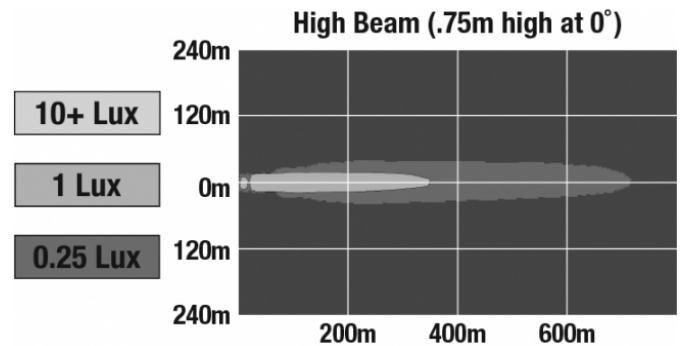

LED Off Road Truck Lights - Model TS4000

PRODUCT INFORMATION

Description	12-24V ECE LED High Beam with Chrome Inner Bezel & Pedestal Mount
Height	176.40 mm / 6.94 in
Width	176.40 mm / 6.94 in
Depth	93.20 mm / 3.67 in
Shape	Round
Outer Lens Material	Polycarbonate
Outer Lens Color	Clear
Housing Material	Aluminum
Housing Color	Black
Bezel Color	Chrome
Mounting Hardware Description	(x1) 3/8"-16 x UNC
Mounting Type	U Bracket
Minimum Operating Temperature	-40 °C / -40 °F
Maximum Operating Temperature	65 °C / 149 °F
Connector or Wiring	Integral Deutsch DT04-2P
Mating Connector	DT06-2S
Product Weight	6.40 lbs / 2.9 kgs
Shipping Weight	3.70 lbs / 1.68 kgs

PHOTOMETRIC SPECIFICATIONS

Raw Lumen Output	6,450 (High Beam)
Effective Lumen Output	2,400 (High Beam)
Candela Output	133,000
Nominal LED Color Temperature	5000 K
Beam Pattern(s)	Forward Lighting - Driving Forward Lighting - High Beam (ECE)